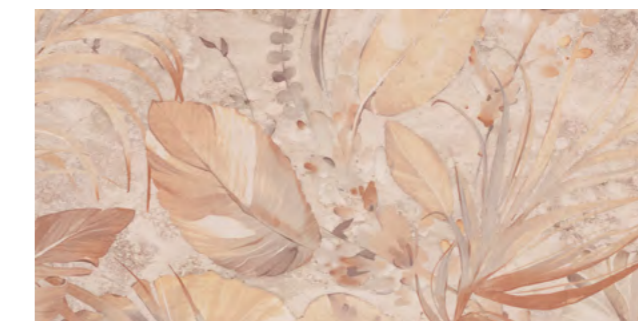

| PORCELÁNICO · PORCELAIN |
| RECTIFICADO · RECTIFIED |
| DESTONIFICADO V3 · DESTONIFIED V3 |
| 7 LIENZOS: 99x143 cm · 7 GRAPHIC CHARTS 39"x56,3" |

LACIO

cross cut

60x120 cm 23,6"x47,2"	60x60 cm 23,6"x23,6"	30x60 cm 11,8"x23,6"	21x28 cm 8,5"x11"

ACABADOS · FINISHES	60x120 cm · 23,6"x47,2"	60x60 cm · 23,6"x23,6"	30x60 cm · 11,8"x23,6"	21x28 cm · 8,5"x11"
LAPADO MATE MATT LAPATTO	LACIO SOFT 120 | B83	LACIO SOFT 60 | B37	LACIO SOFT 3060 | B37	MOSAICO LACIO SOFT V | P12
ANTIDESLIZANTE SLIP RESISTANCE	DECORADO LILY SOFT 120 | B80	---	---	---
	LACIO DRY 120 | B86	---	---	---

DECORADO LILY SOFT 120 | 60x120 cm | B80
Cinco piezas diferentes. Unidad de venta: 1 caja. - Five different pieces. Sales unit: 1 box.