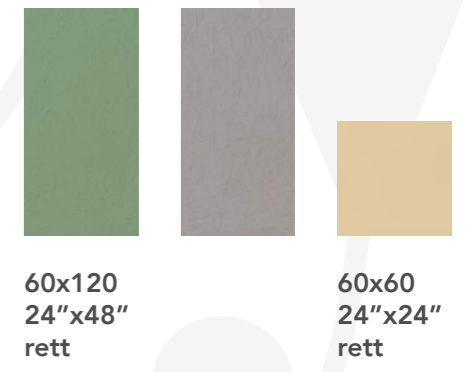

## TIAN OCRE

other matching suggestion

YELLOW PIKACHU

SO CHIC BROWN

CREME CARMEL

←  
**GREEN GURU**  
 60x120 rett

Floor  
**ELEPHANT SKIN**  
 60x120 rett

**YELLOW PIKACHU**  
 60x60 rett