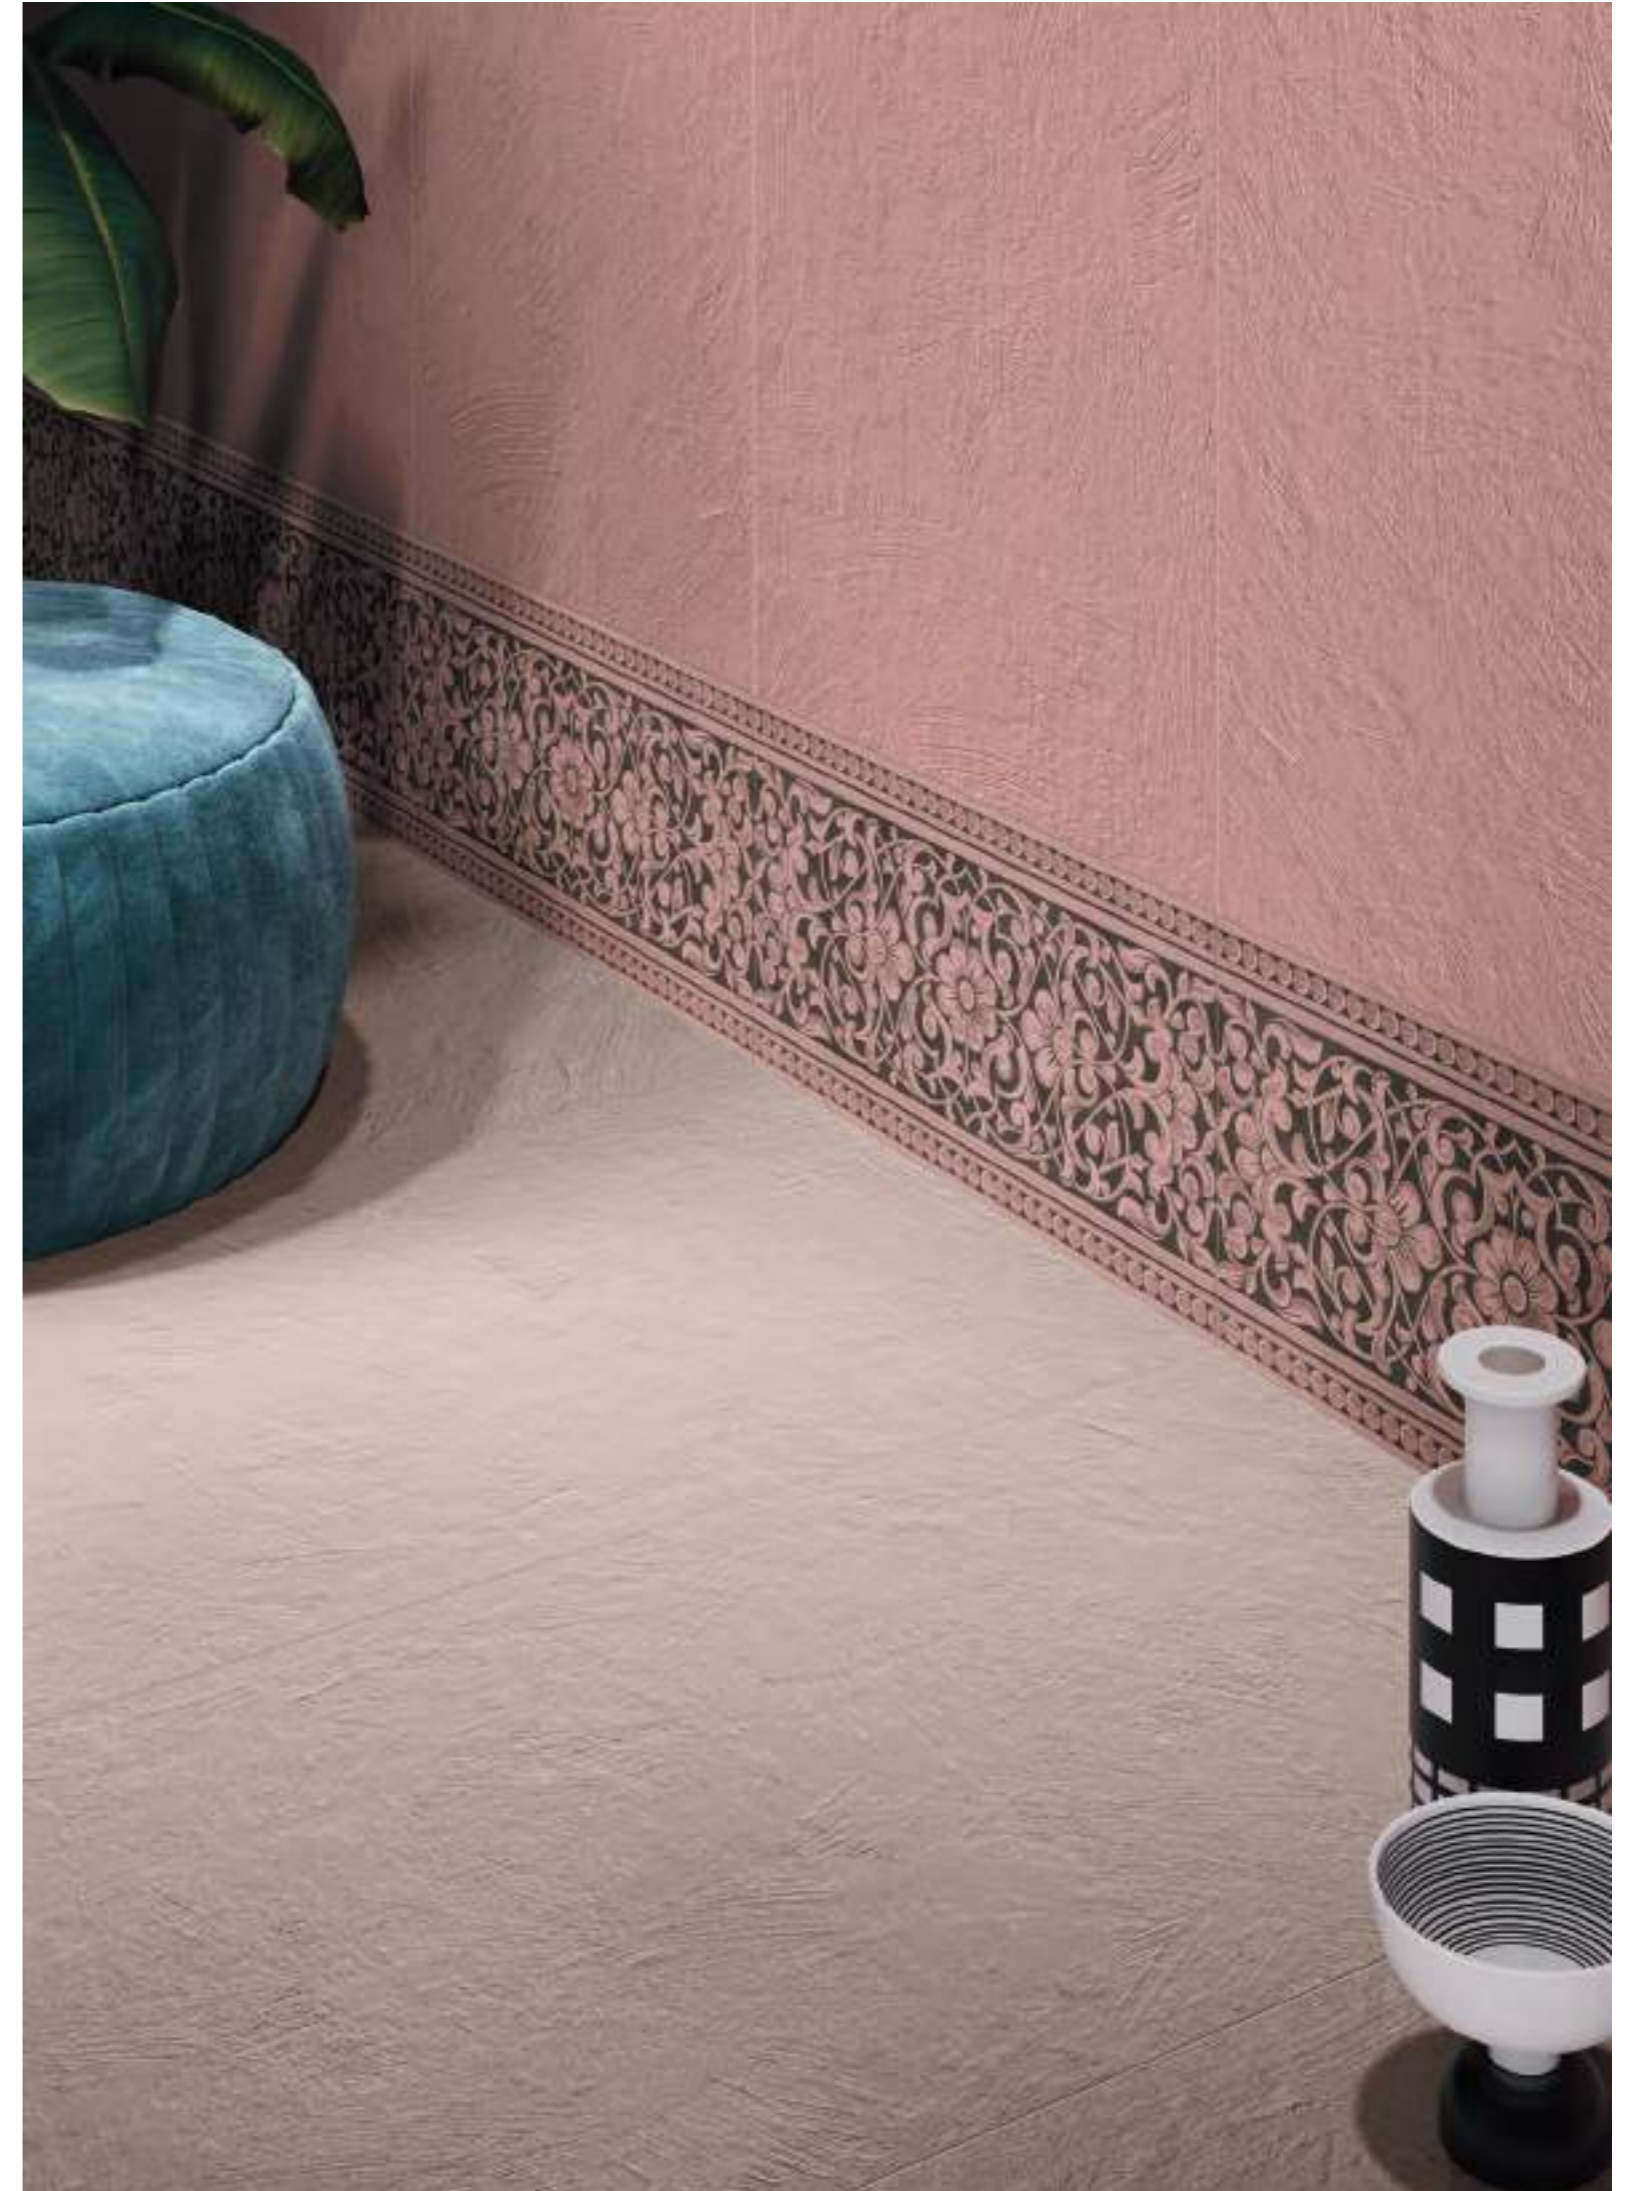

FOREVER PINK
60x120 rett

FASCIA TIAN ROSE
30x60 rett

Floor
PERFECT NUDE
60x120 rett

60x120
24"x48"
rett

30x60
12"x24"
rett

FOREVER PINK

FASCIA TIAN ROSE

other matching suggestion

PERFECT NUDE

ELEPHANT SKIN

TASTY OYSTER

SO CHIC BROWN