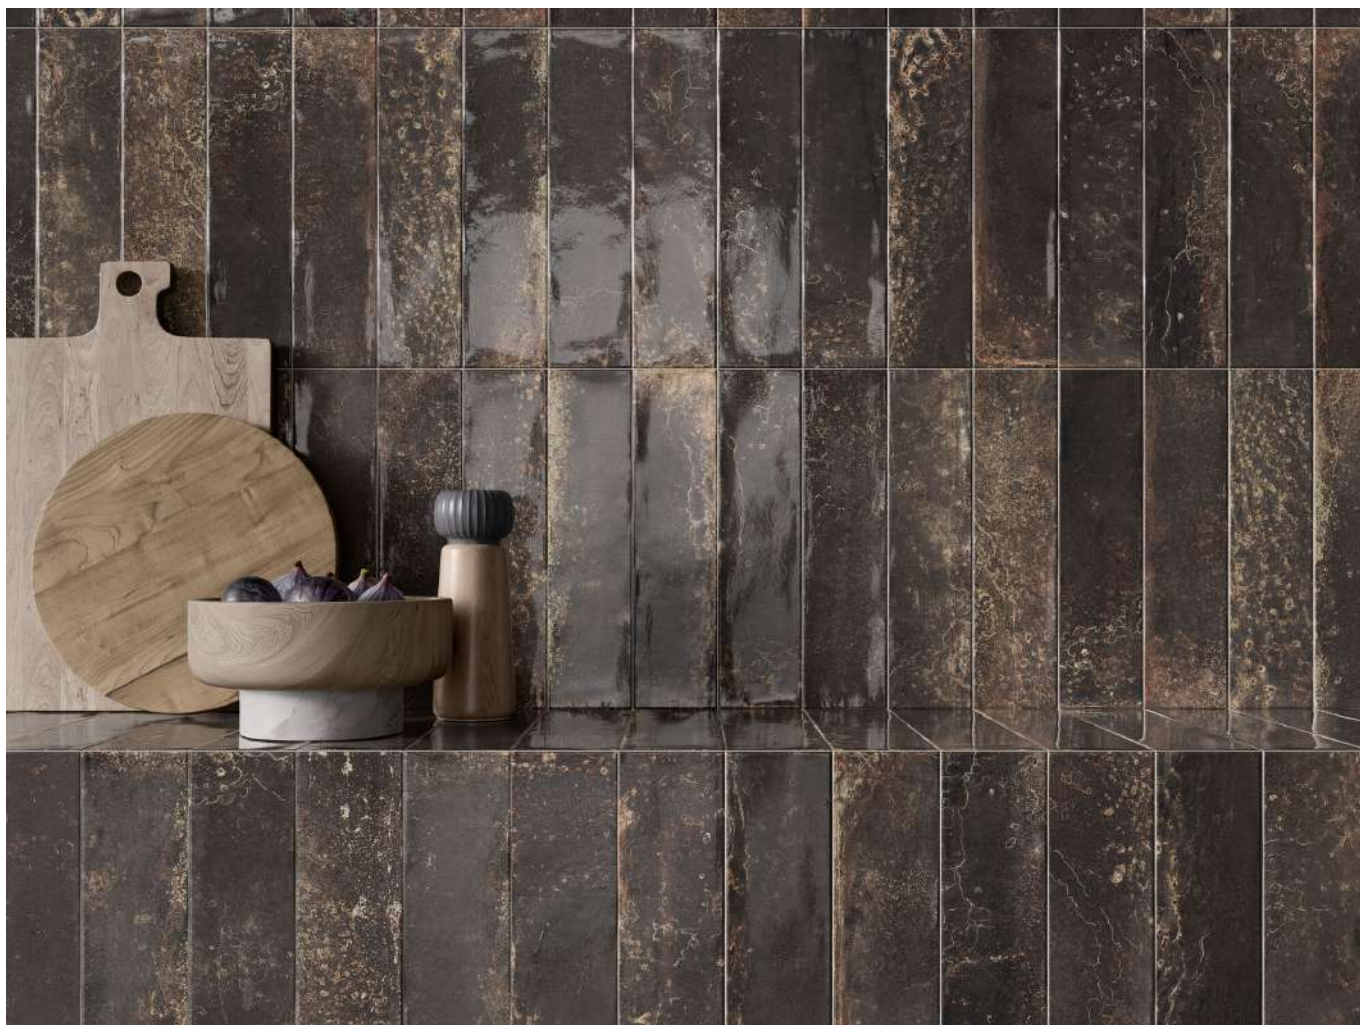

Series **Industrial**

60x120 SL RC / 24"x48"

60x60 RC / 24"x24"

60x60 SL RC / 24"x24"

20x20 / 8"x8"

7,5x30 / 3"x12"

60x120 SI Rc / 24"x48"

**INDUSTRIAL SILVER MATE 60x120
SL RC**
G.88 | MATT | Coloured body
Rectified.