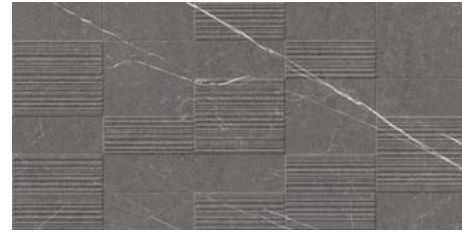

Capri Faro Dark

Available Formats: / Formatos Disponibles: / Formats disponibles :

PIECES NAME NOMBRE DE LA PIEZA NOM DE LA PIÈCE	SIZES FORMATOS FORMATS (cm)	WORK SIZE DIMENSION DE FABRICACION DIMENSION DE FABRICACION (mm)	BOX / CAJA / BOÎTES			PALLET / PALET/ PALETTE			
			PIECES PIEZAS PIÈCES	sqm m²	MAX. AVERAGE WEIGHT PESO MEDIO MÁXIMO POIDS MOYEN MAXIMUM (Kg)	BOXES CAJAS BOÎTES	sqm m²	MAX. AVERAGE WEIGHT PESO MEDIO MÁXIMO POIDS MOYEN MAXIMUM (Kg)	SIZE PALLET FORMATO DEL PALET FORMAT DE LA PALETTE (mm)
Capri	30x60 XS RC PB	300 x 600 x 7	9	1,620	20,000	60	97,200	1240	800x1200x1040
Capri Faro	30x60 XS RC PB	300 x 600 x 7	9	1,620	20,000	60	97,200	1240	800x1200x1040

Capri Faro Grey
30x60 cm / 11.8"x24" XS RC

stone
piedra / pierre