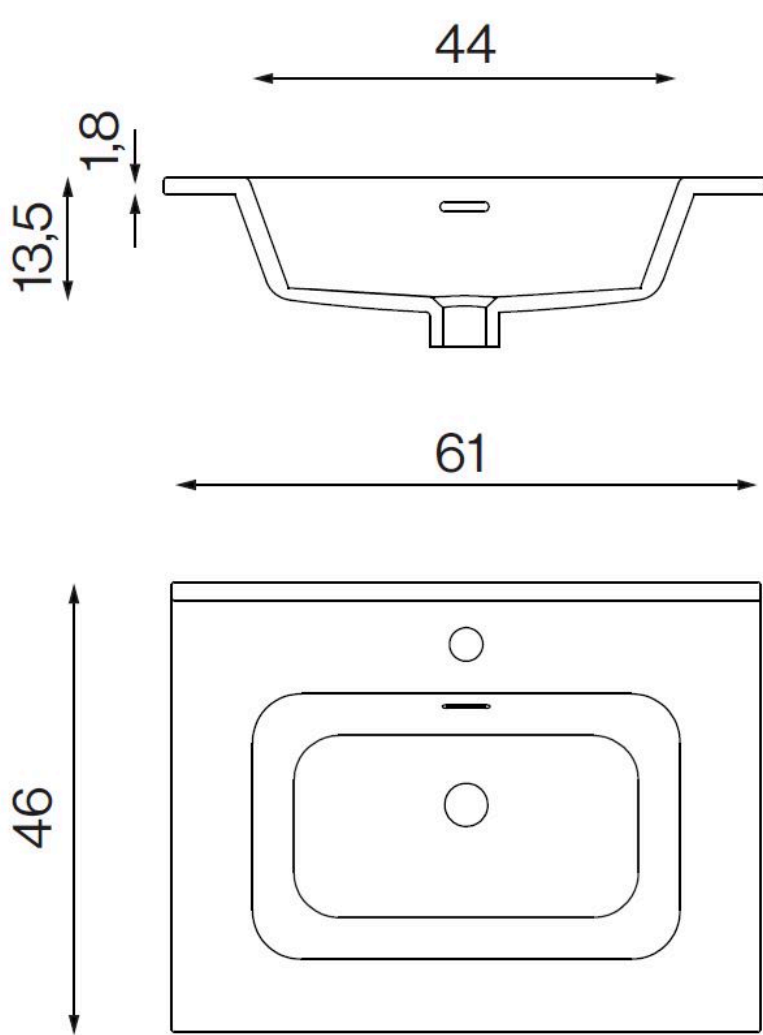

Volterra integrated ceramic countertop. Width 61 cm

Description

- Integrated ceramic countertop.
- VOLTERRA model.

Suggested text for prescription

VOLTERRA integrated ceramic countertop. Dimensions: 18 height x 61 width x 46 depth (cm).

Components

- Includes faucet hole.
- Includes overflow with chrome finish trim.
- Valve not included.

Technical characteristics

Material: Ceramics

Finishing: Bright White

Dimensions: 18 high x 61 wide x 46 deep (cm)

Weight: 10 kg

Dimensional drawing

Ctra. Laureà Miró, 385-387
 08980 | Sant Feliu de Llobregat,
 Barcelona - Spain
 T. +34 934 742 423
 F. +34 934 743 548
 nofer@nofer.com
 www.nofer.com

RELATED PRODUCTS

EV.081.C