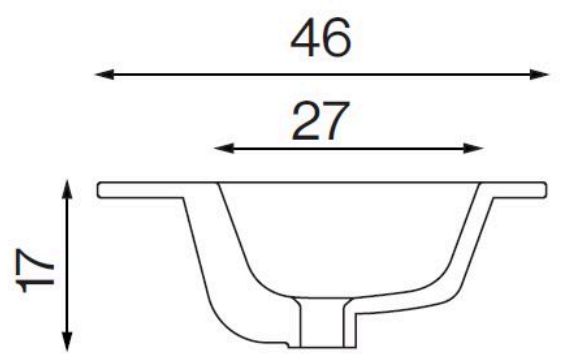

Volterra integrated ceramic countertop. Width 61 cm

Description

- Integrated ceramic countertop.
- VOLTERRA model.

Suggested text for prescription

VOLTERRA integrated ceramic countertop. Dimensions: 18 height x 61 width x 46 depth (cm).

Components

- Includes faucet hole.
- Includes overflow with chrome finish trim.
- Valve not included.

Technical characteristics

Material: Ceramics

Finishing: Bright White

Dimensions: 18 high x 61 wide x 46 deep (cm)

Weight: 10 kg

Dimensional drawing

Ctra. Laureà Miró, 385-387
 08980 | Sant Feliu de Llobregat,
 Barcelona - Spain
 T. +34 934 742 423
 F. +34 934 743 548
 nofer@nofer.com
 www.nofer.com

RELATED PRODUCTS

EV.081.C