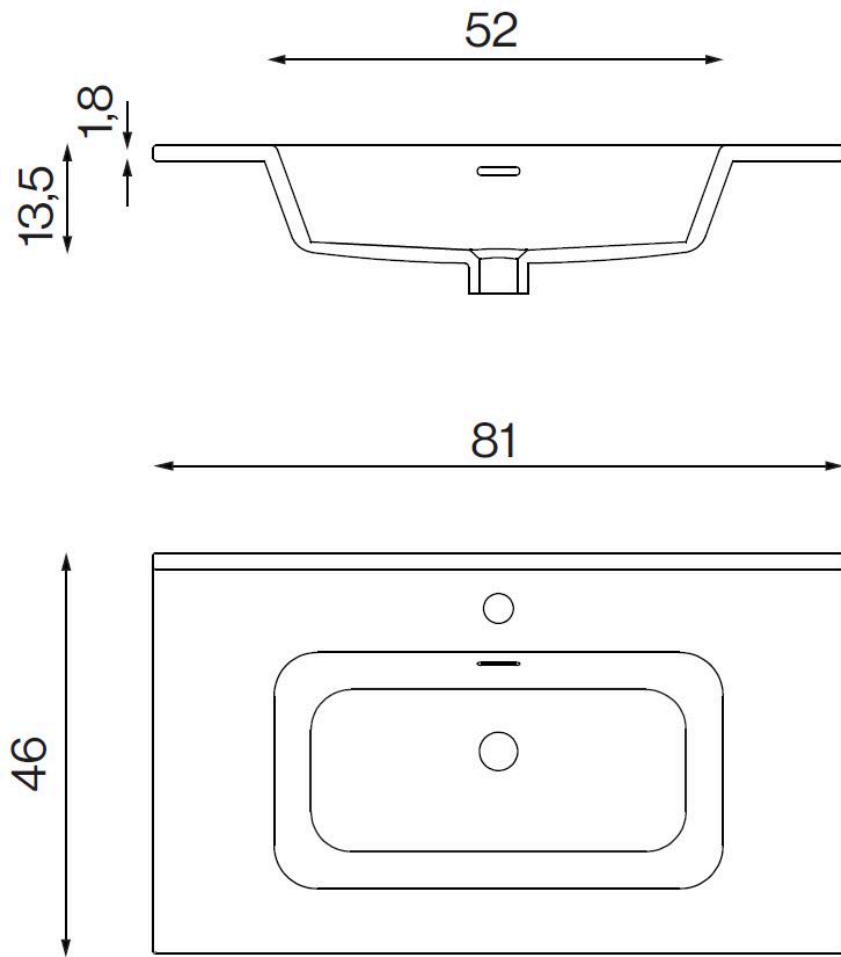

## Volterra integrated ceramic countertop. Width 81 cm

### Suggested text for prescription

VOLTERRA integrated ceramic countertop. Dimensions: 18 height x 81 width x 46 depth (cm).

### Technical characteristics

**Material:** Ceramics

**Finishing:** polish white

**Dimensions:** 18 height x 81 width x 46 depth (cm)

**Weight:** 10 kg

### Dimensional drawing

Ctra. Laureà Miró, 385-387  
08980 | Sant Feliu de Llobregat,  
Barcelona - Spain  
T. +34 934 742 423  
F. +34 934 743 548  
nofer@nofer.com  
www.nofer.com

RELATED  
PRODUCTS

EV.061.C