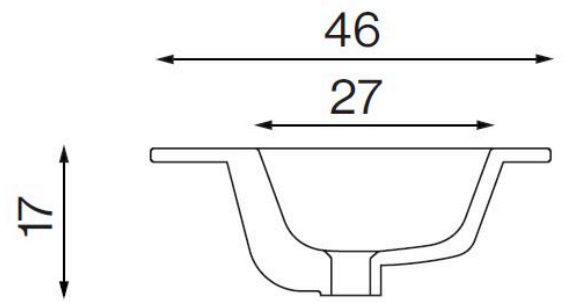

### Suggested text for prescription

VOLTERRA integrated ceramic countertop. Dimensions: 18 height x 81 width x 46 depth (cm).

### Components

- Includes faucet hole.
- Includes overflow with chrome finish trim.
- Valve not included.

### Technical characteristics

**Material:** Ceramics

**Finishing:** polish white

**Dimensions:** 18 height x 81 width x 46 depth (cm)

**Weight:** 10 kg

### Dimensional drawing

Ctra. Laureà Miró, 385-387  
08980 | Sant Feliu de Llobregat,  
Barcelona - Spain  
T. +34 934 742 423  
F. +34 934 743 548  
nofer@nofer.com  
www.nofer.com

RELATED  
PRODUCTS

EV.061.C